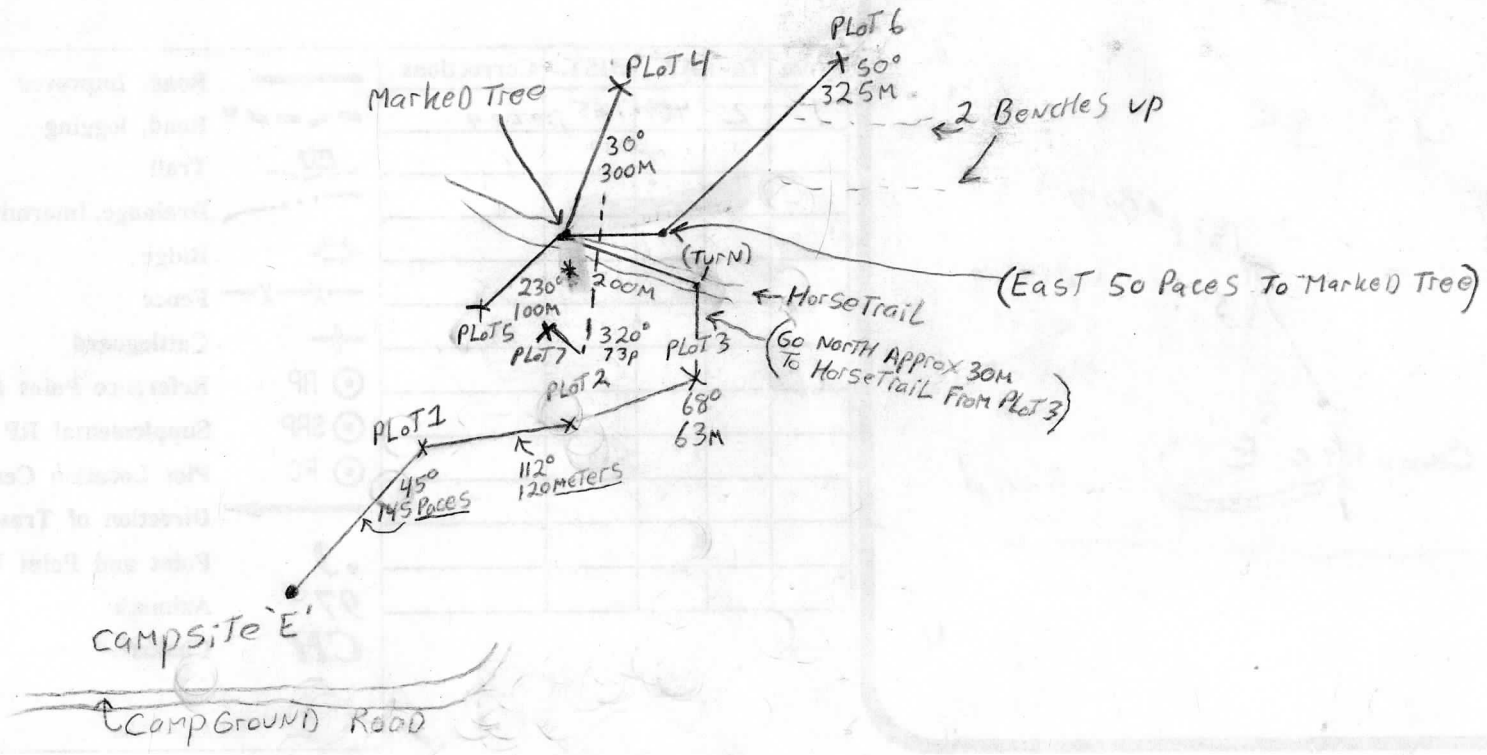

6-6-94 PLOTS 1-7 RMNP Moraine Park CG.

N ↑

* ON BEARING TO PLOT 5.
230° IS APPROX. THIS IS NOT THE TRUE BEARING